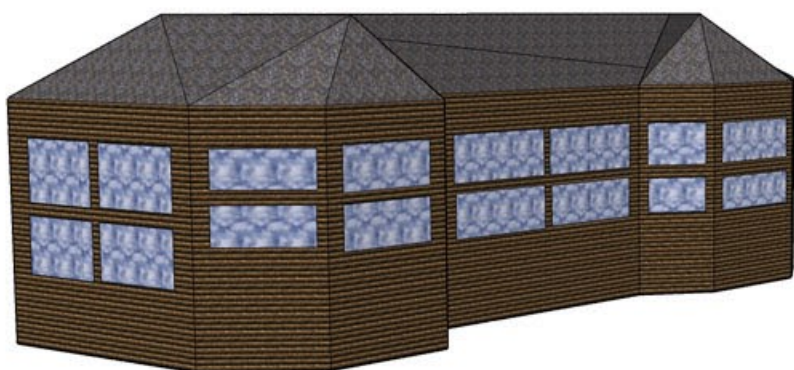

CONCEPTUAL LAYOUT MODEL:

Multi-functional Parking garage includes green-roof, 4 levels of parking (2 below ground), roof-top bar and grill. Views of engineering mountain will be capitalized by viewing terraces located on the patio and green roof

Duet style cabins in the former location of the over-flow parking lot

Resort lodge with underground parking and three levels of rental units