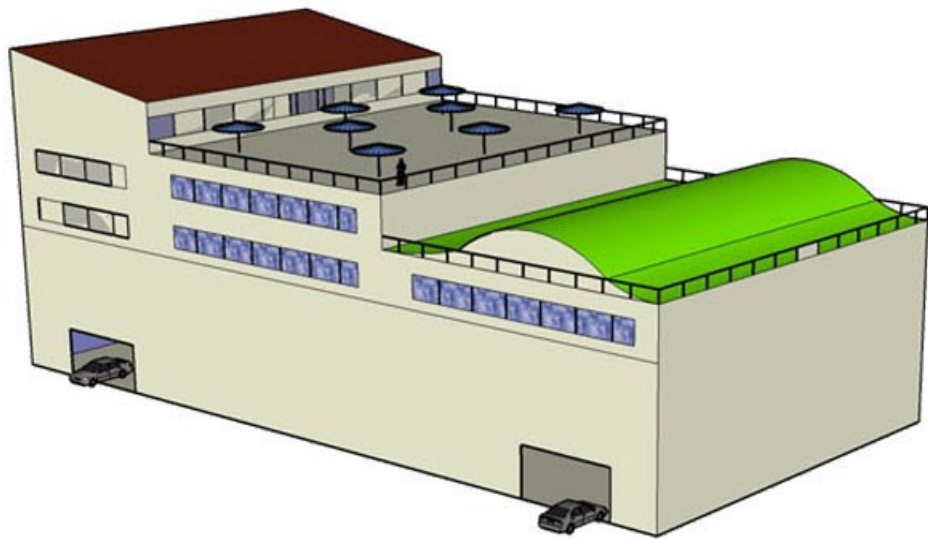

CONCEPTUAL LAYOUT MODEL:

Multi-functional Parking garage includes green-roof, 4 levels of parking (2 below ground), roof-top bar and grill. Views of engineering mountain will be capitalized by viewing terraces located on the patio and green roof

Duet style cabins in the former location of the over-flow parking lot

Resort lodge with underground parking and three levels of rental units