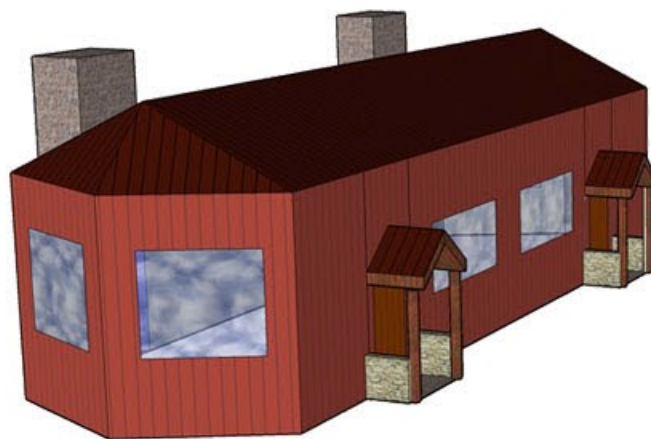

CONCEPTUAL LAYOUT MODEL:

Multi-functional Parking garage includes green-roof, 4 levels of parking (2 below ground), roof-top bar and grill. Views of engineering mountain will be capitalized by viewing terraces located on the patio and green roof

Duet style cabins in the former location of the over-flow parking lot

Resort lodge with underground parking and three levels of rental units