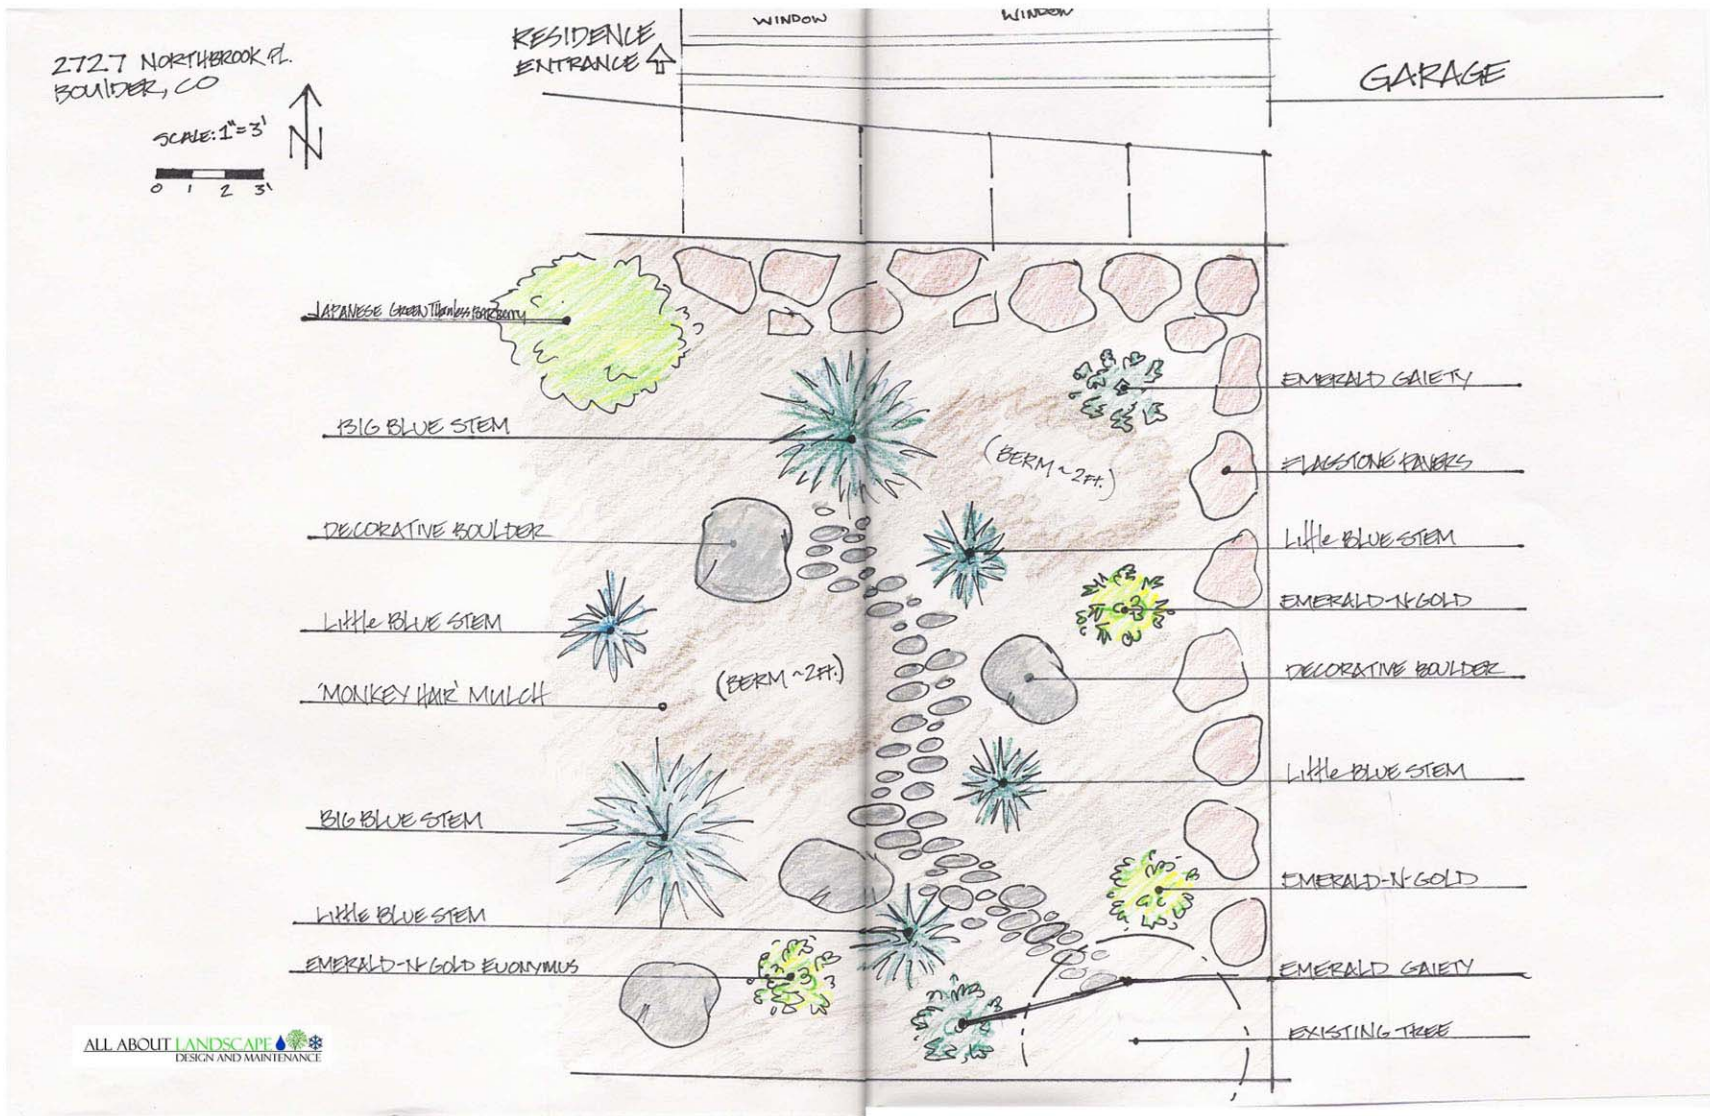

# ALL ABOUT LANDSCAPE

DESIGN AND MAINTENANCE

## ALL ABOUT LANDSCAPE

DESIGN AND MAINTENANCE

**CRAIG STOFFEL**  
Landscape Architect

Mobile: 970-218-9384

AFTER:

BEFORE: