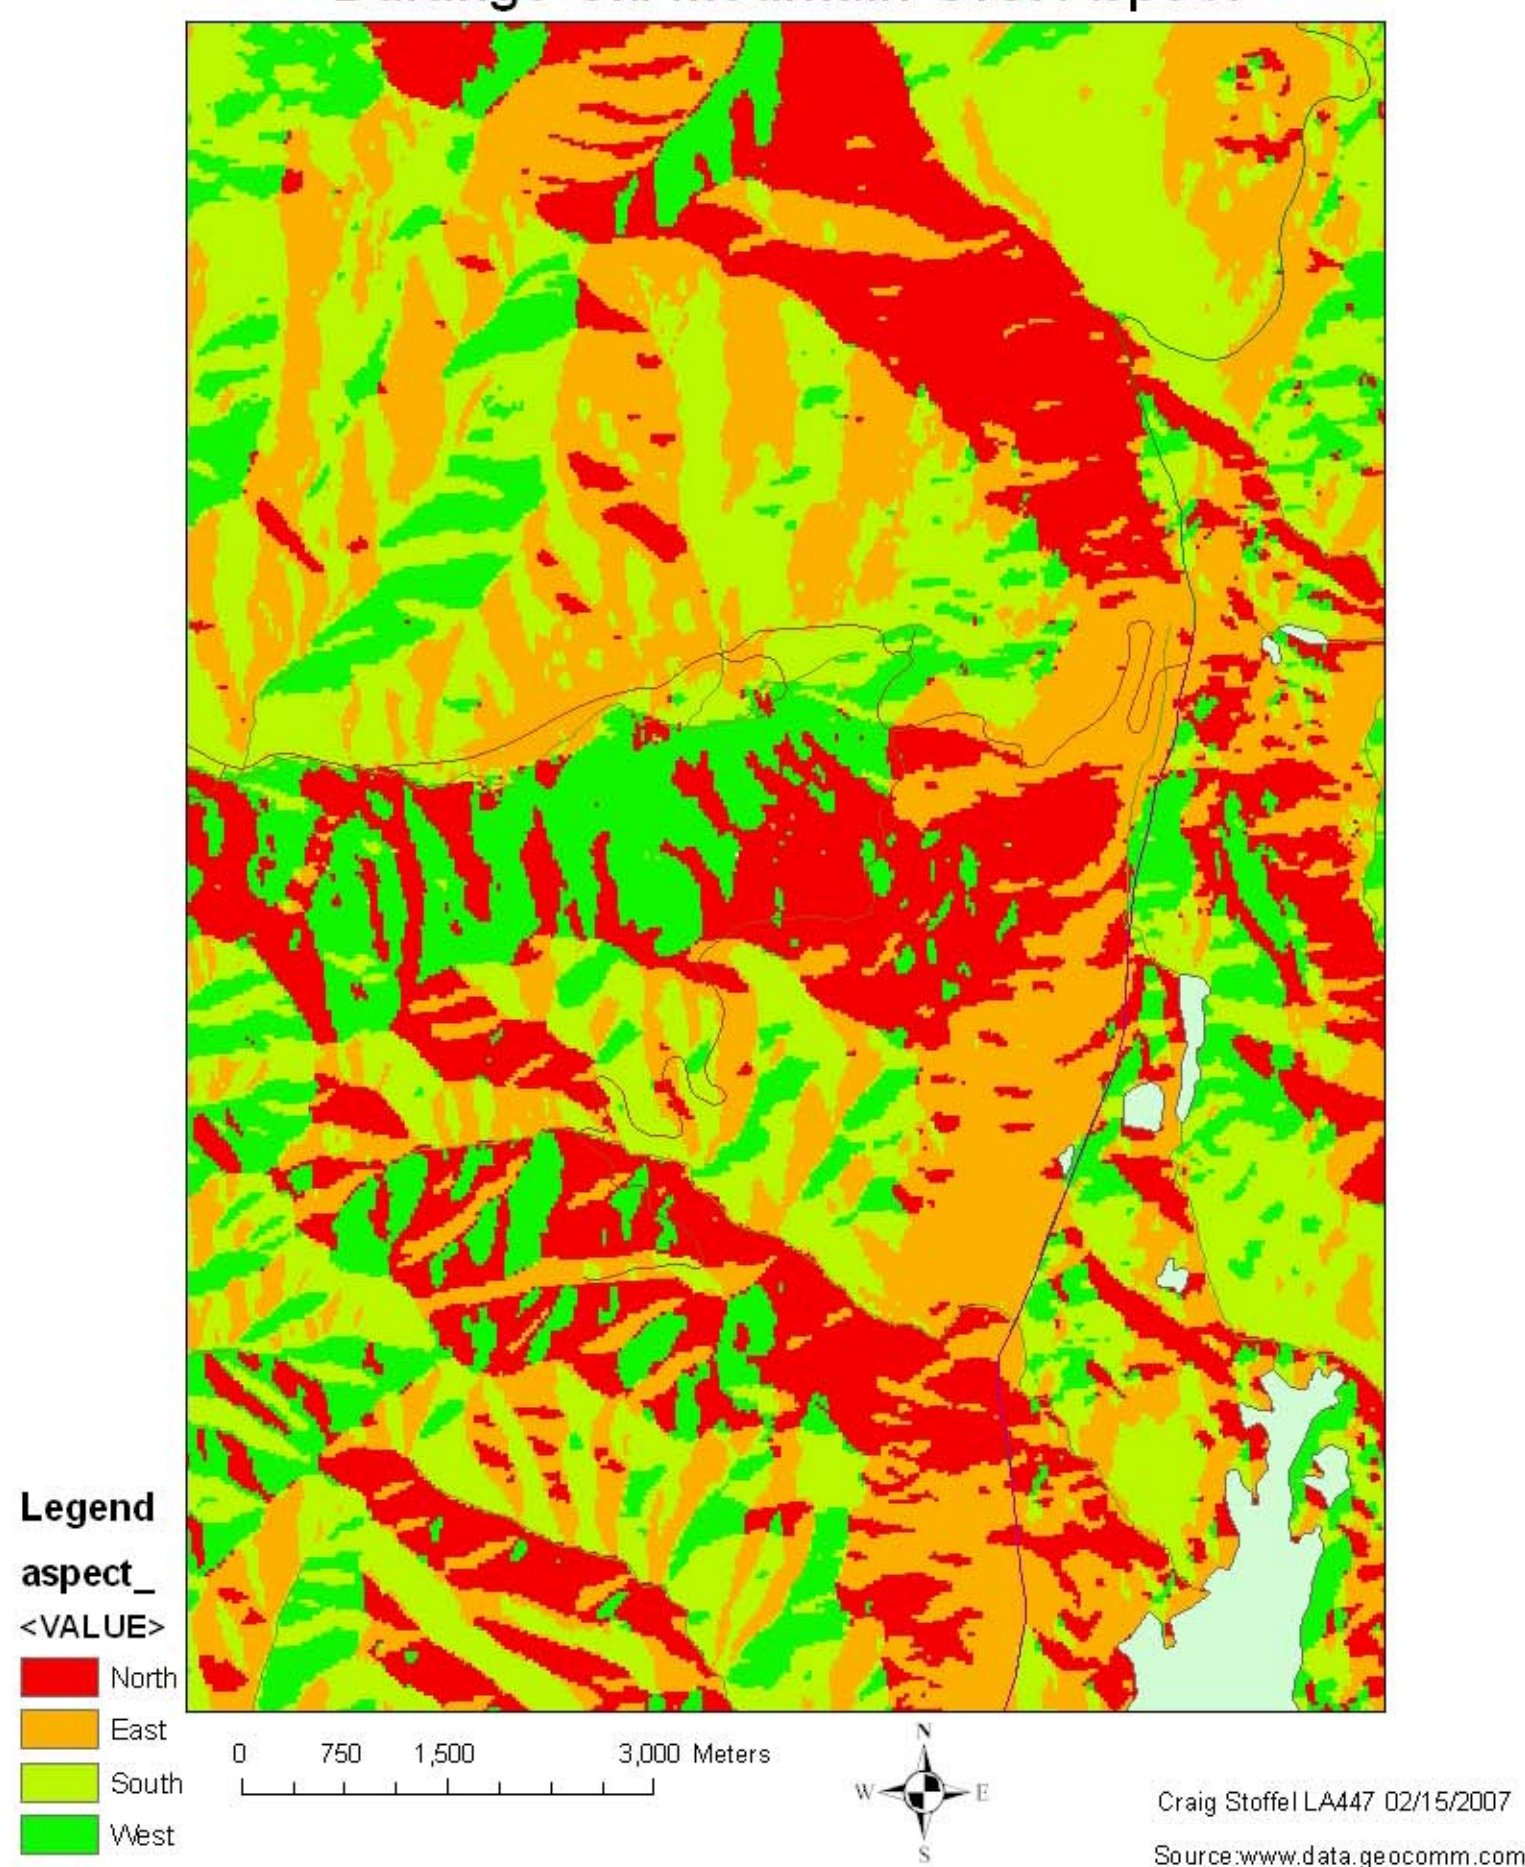

SITE ANALYSIS: GIS APPLICATIONS

Durango Ski Mountain GIS: Hill Shade

Durango Ski Mountain GIS: Contours (20m)

Durango Ski Mountain GIS: Aspect

Durango Ski Mountain GIS: Slope