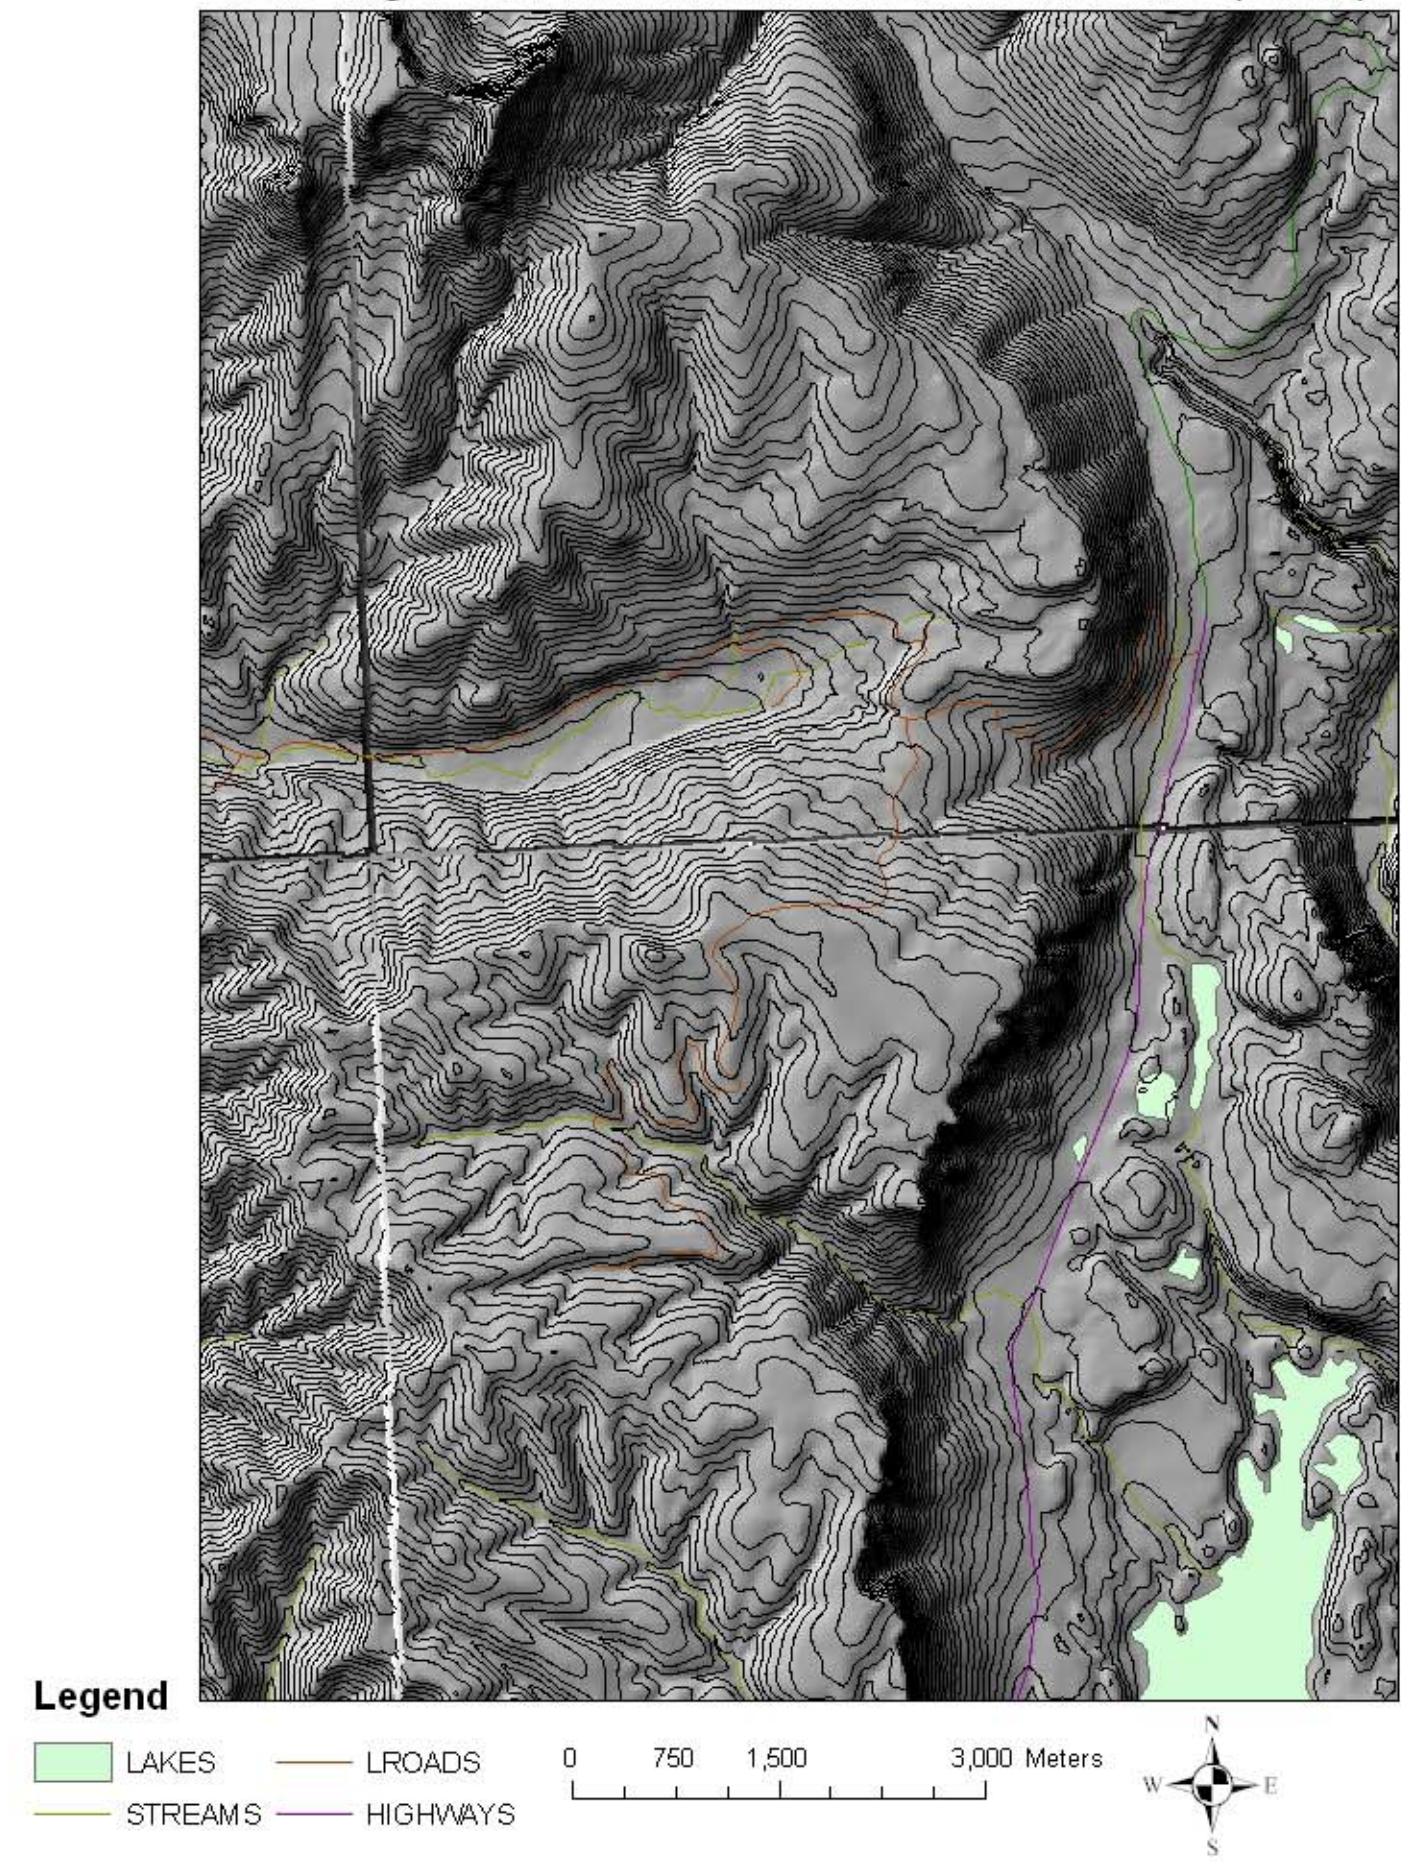

SITE ANALYSIS: GIS APPLICATIONS

Durango Ski Mountain GIS: Hill Shade

Durango Ski Mountain GIS: Contours (20m)

Durango Ski Mountain GIS: Aspect

Durango Ski Mountain GIS: Slope