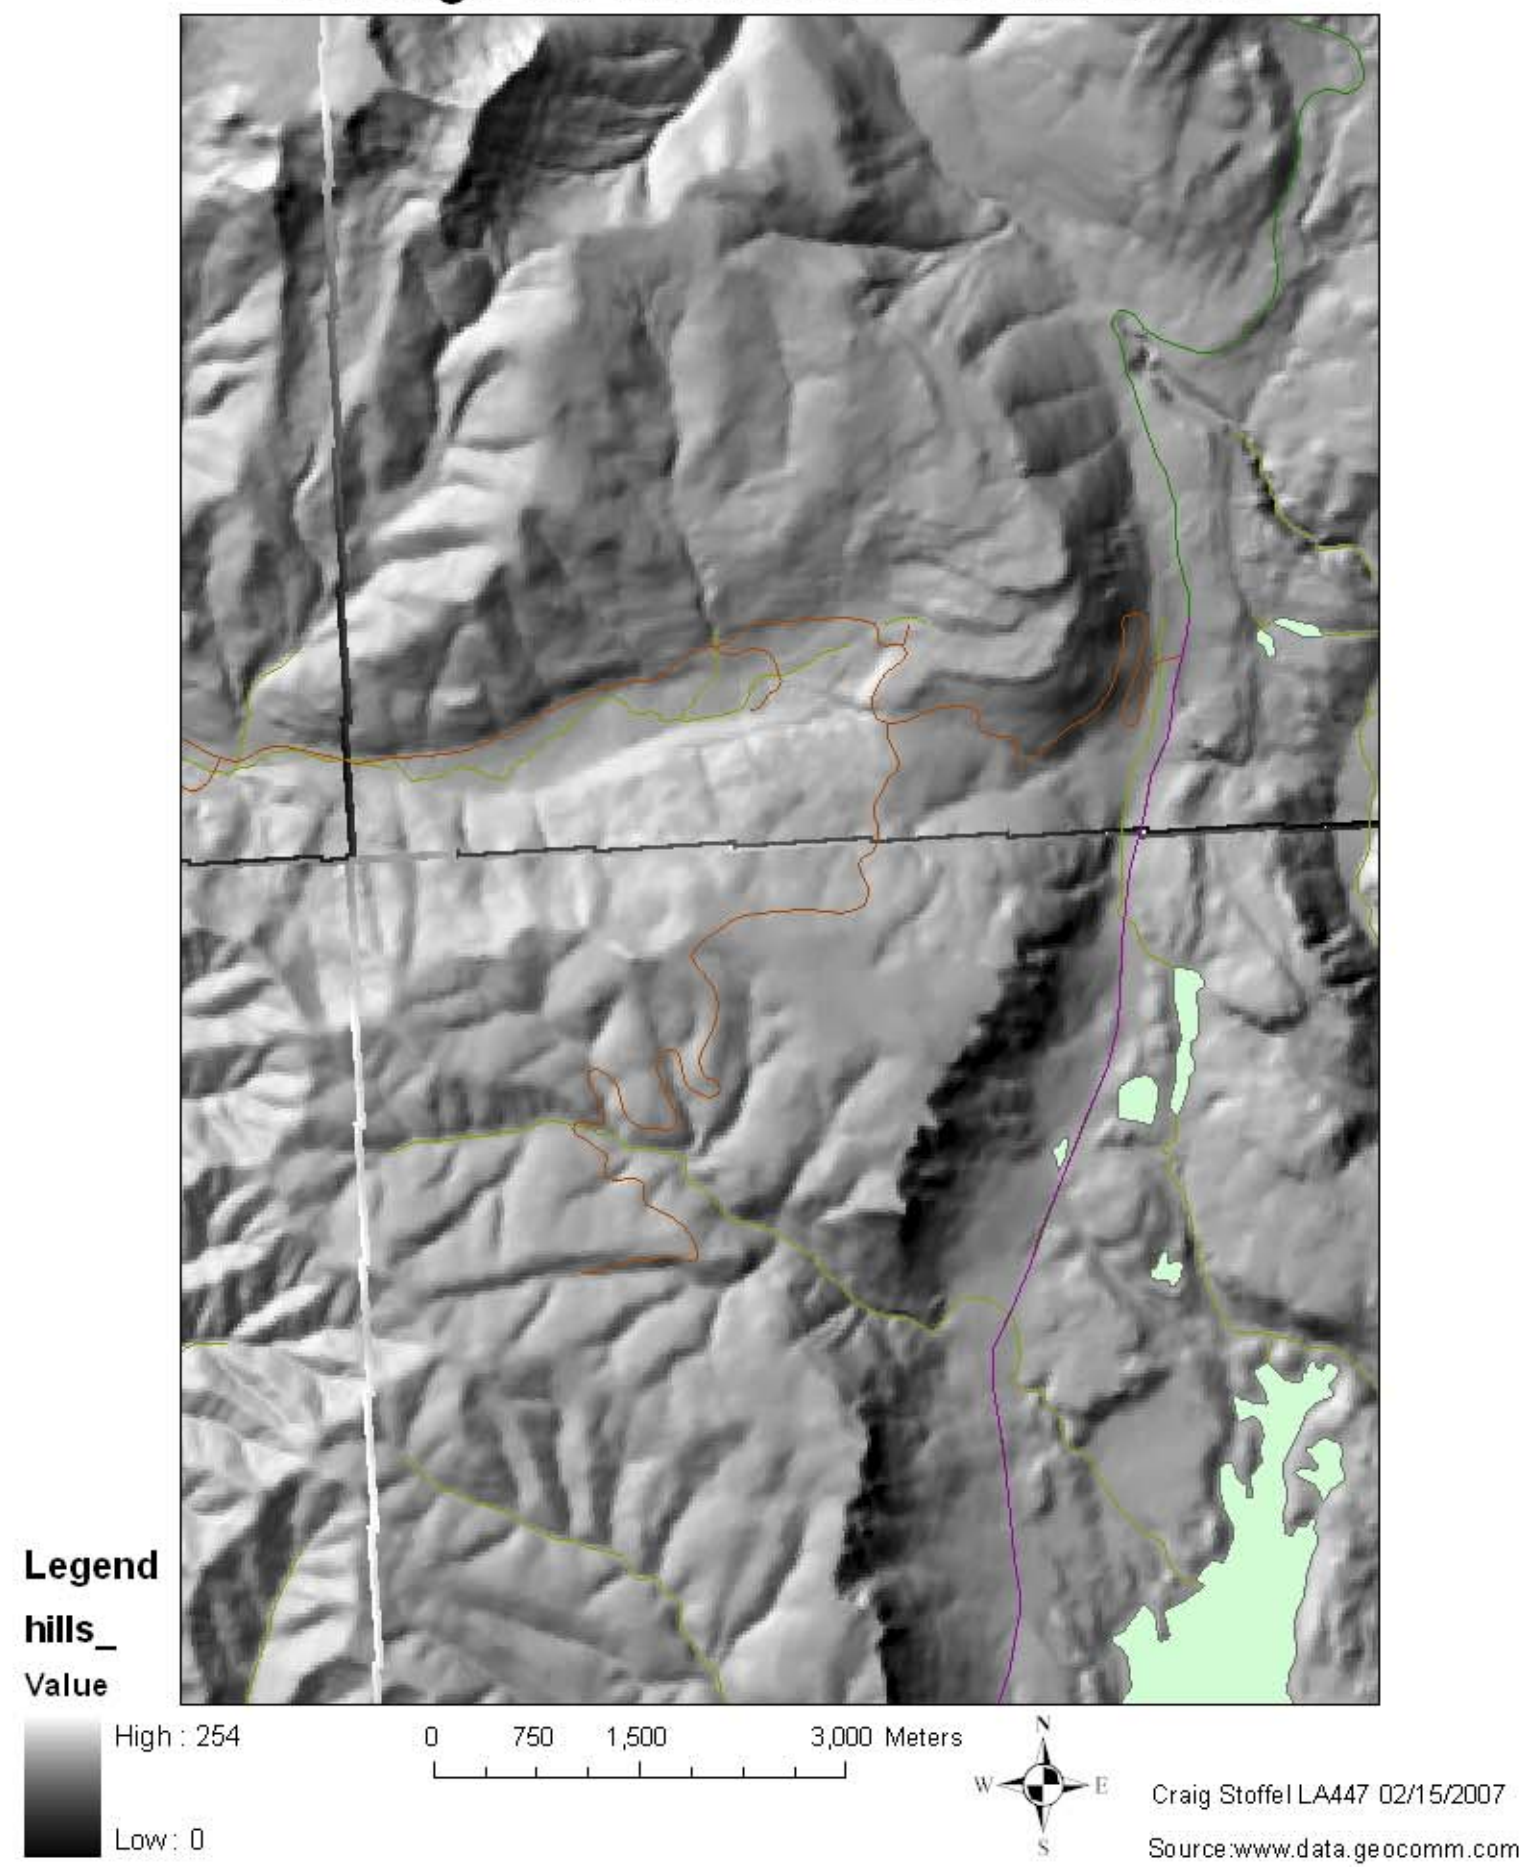

SITE ANALYSIS: GIS APPLICATIONS

Durango Ski Mountain GIS: Hill Shade

Durango Ski Mountain GIS: Contours (20m)

Durango Ski Mountain GIS: Aspect

Durango Ski Mountain GIS: Slope